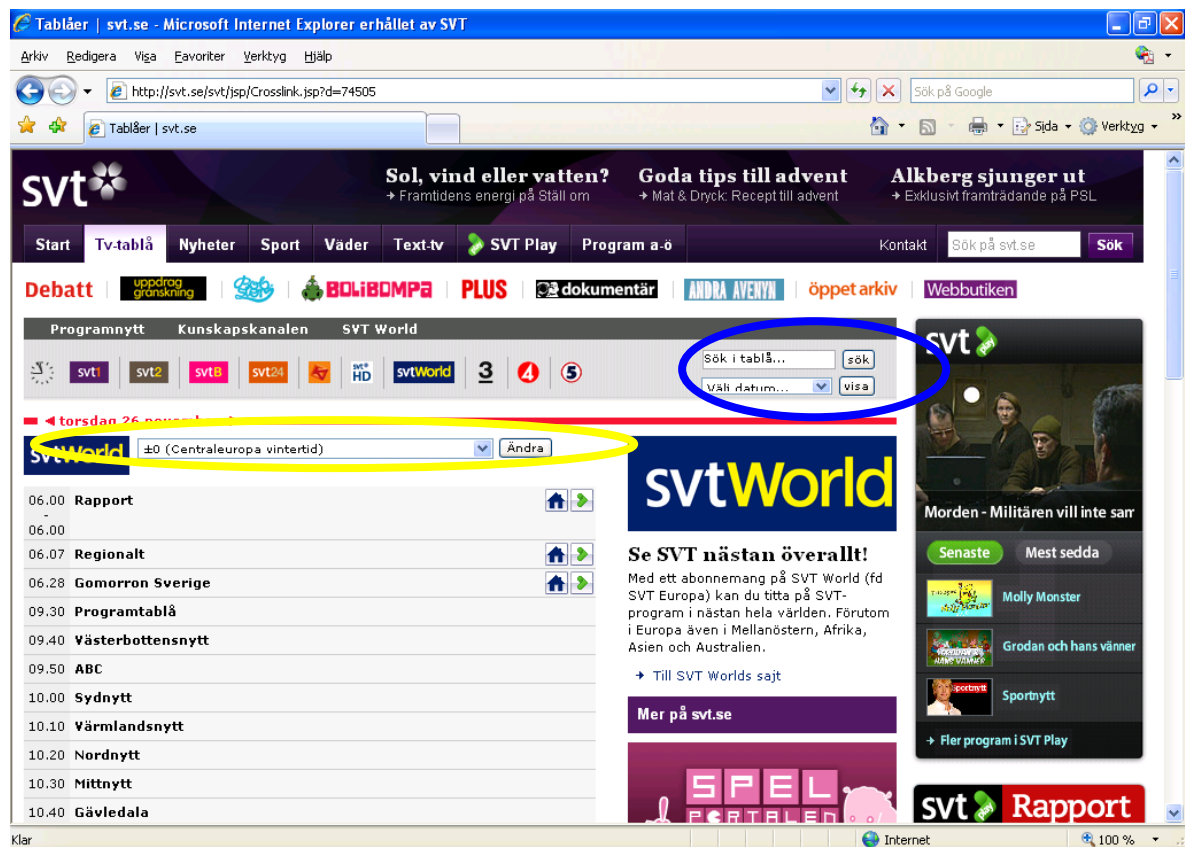

Programme schedules for SVT WORLD can be printed at our home page [svt.se/svtworld](http://svt.se/svtworld)

- Click on "TV-tablå" in the menu. (Red circle).

- A program list for today will be shown
- Choose date by choosing "Välj datum" in the menu and click on "Visa". (Blue circle)
- Choose schedules in your own time zone in the drop down menu and click on "Ändra" (Yellow circle).